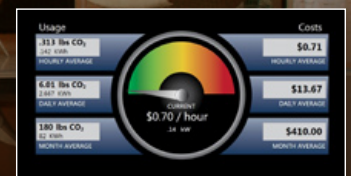

Energy Management