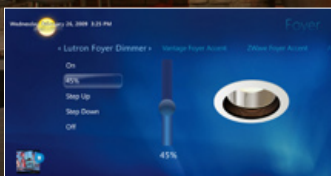

### Features at a glance:

- One-touch control of all your home's connected systems
- Hundreds of compatible brand name automation and service products to choose from
- Easy access via any TV, PC, touch panel, UMPC, universal remote, iPhone® or iPod touch®
- Real-time monitoring and optimization of your home's electricity use
- Complete digital entertainment with seamless Windows® Media Center integration—access and share music, home movies, pictures and recorded TV across your home network
- Intuitive, user-friendly navigation
- Multi-system control with customized Lifescenes
- The ability to add or update new systems with ease
- Award-winning 24/7 assistance with Life|support®